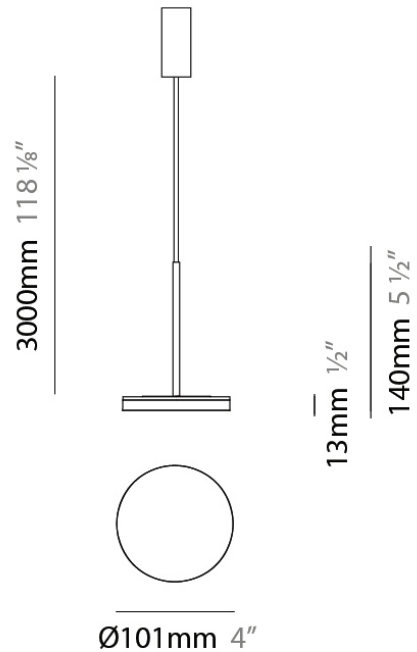

BELLA SUSPENSION

D81668R9-WHI

PROJECT	
TYPE	
NOTES	
QUANTITY	
DATE	

GENERAL

Series: Bella
Brand: Panzeri
Division: Design
Mounting Type: Suspension
Mounting Location: Ceiling
Subcategory: Pendant

PHYSICAL

Diameter (mm): 101
Diameter (in): 4
Height (mm): 13
Height (in): 1/2
Max. Overall Height (mm): 3013
Max. Overall Height (in): 118 7/8
Light Distribution: Indirect
Weight (kg): 0.54501
Weight (lbs): 1.2
Diffuser: Opal - Acrylic
Fixture Material: Aluminum Die Cast

ELECTRICAL

Lamp Type: LED
Input Wattage (W): 6.5
Dimming: Non-Dimmable
Driver Included: Yes
Driver Location: Integrated
Driver Type: Constant Voltage - Universal
Driver Class: Class 2
Input Voltage (V): 120

LED

Color Temperature (°K): 2700
Max. Delivered Lumen (lm): 388
CRI: >90 CRI

OPTICAL

RATINGS AND CERTIFICATIONS

Certified By: CSA Certified to UL and CSA Standards
IP rating: IP40