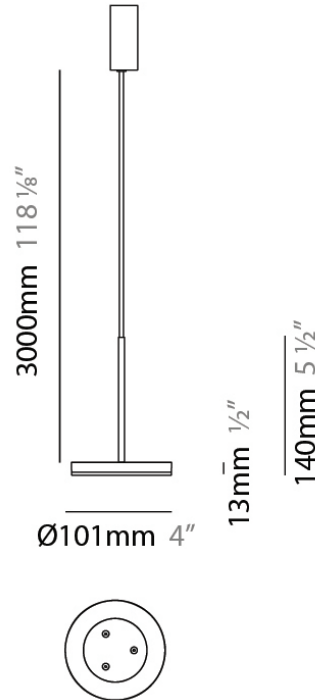

BELLA SUSPENSION

D81667-TIM

PROJECT _____

TYPE _____

NOTES _____

QUANTITY _____

DATE _____

GENERAL

Series: Bella
Brand: Panzeri
Division: Design
Mounting Type: Suspension
Mounting Location: Ceiling
Subcategory: Pendant

PHYSICAL

Shape: Disc
Diameter (mm): 101
Diameter (in): 4
Height (mm): 13
Height (in): 1/2
Max. Overall Height (mm): 3013
Max. Overall Height (in): 118 5/8
Light Distribution: Direct
Weight (kg): 0.54501
Weight (lbs): 1.2
Diffuser: Opal - Acrylic
Fixture Material: Metal

ELECTRICAL

Lamp Type: LED
Input Wattage (W): 6.5
Dimming: Non-Dimmable
Driver Location: Integrated
Input Voltage (V): 120

LED

Number of LEDs: 1
Color Temperature (°K): 2700
Max. Delivered Lumen (lm): 388
Nominal Lumen (lm): 460
CRI: >80 CRI

OPTICAL

RATINGS AND CERTIFICATIONS

Certified By: CSA Certified to UL and CSA Standards
IP rating: IP40