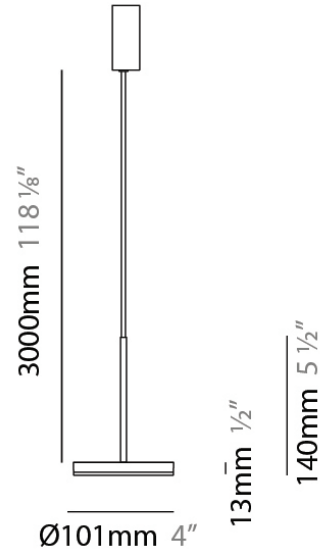

BELLA SUSPENSION

D81667R9-TIM

PROJECT _____

TYPE _____

NOTES _____

QUANTITY _____

DATE _____

GENERAL

Series: Bella

Brand: Panzeri

Division: Design

Mounting Type: Suspension

Mounting Location: Ceiling

Subcategory: Pendant

PHYSICAL

Shape: Round

Diameter (mm): 101

Diameter (in): 4

Height (mm): 13

Height (in): 1/2

Max. Overall Height (mm): 3013

Max. Overall Height (in): 118 ⁵/₈

Light Distribution: Direct

Weight (kg): 0.54501

Weight (lbs): 1.2

Diffuser: Acrylic Diffuser With Matt Finish

Fixture Material: Aluminum Die Cast

Cable Details: 3000mm / 118 1/8" Cable

ELECTRICAL

Lamp Type: LED

Input Wattage (W): 6.5

Total Output Wattage (W): 4.5

Dimming: Non-Dimmable

Driver Included: Yes

Driver Location: Integrated

Driver Type: Constant Voltage - Universal

Driver Class: Class 2

Input Voltage (V): 120 - 277

LED

Color Temperature (°K): 2700

Max. Delivered Lumen (lm): 388

CRI: >90 CRI

Lamp Life (hrs): 50000

OPTICAL

RATINGS AND CERTIFICATIONS

Certified By: CSA Certified to UL and CSA Standards

IP rating: IP40