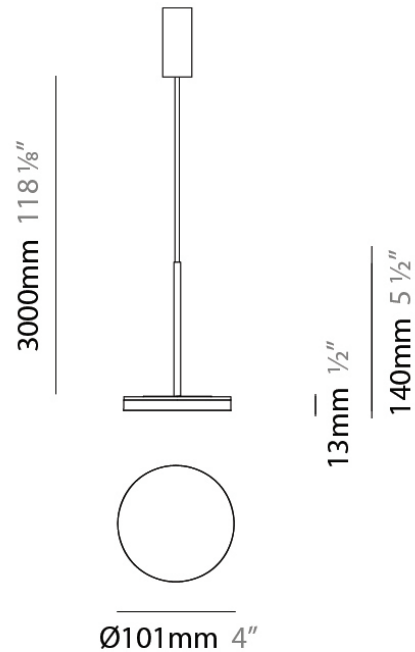

BELLA SUSPENSION

D81668-BRZ

PROJECT
TYPE
NOTES
QUANTITY
DATE

GENERAL

Series: Bella
Brand: Panzeri
Division: Design
Mounting Type: Suspension
Mounting Location: Ceiling
Subcategory: Pendant

PHYSICAL

Diameter (mm): 101
Diameter (in): 4
Height (mm): 13
Height (in): 1/2
Max. Overall Height (mm): 3013
Max. Overall Height (in): 118 7/8
Light Distribution: Indirect
Weight (kg): 0.54501
Weight (lbs): 1.2
Diffuser: Opal - Acrylic
Fixture Material: Aluminum Die Cast

ELECTRICAL

Lamp Type: LED
Input Wattage (W): 6.5
Dimming: Non-Dimmable
Driver Included: Yes
Driver Location: Integrated
Driver Type: Constant Voltage - Universal
Driver Class: Class 2
Input Voltage (V): 120

LED

Color Temperature (°K): 2700
Max. Delivered Lumen (lm): 467
CRI: >80 CRI

OPTICAL

RATINGS AND CERTIFICATIONS

Certified By: CSA Certified to UL and CSA Standards
IP rating: IP40